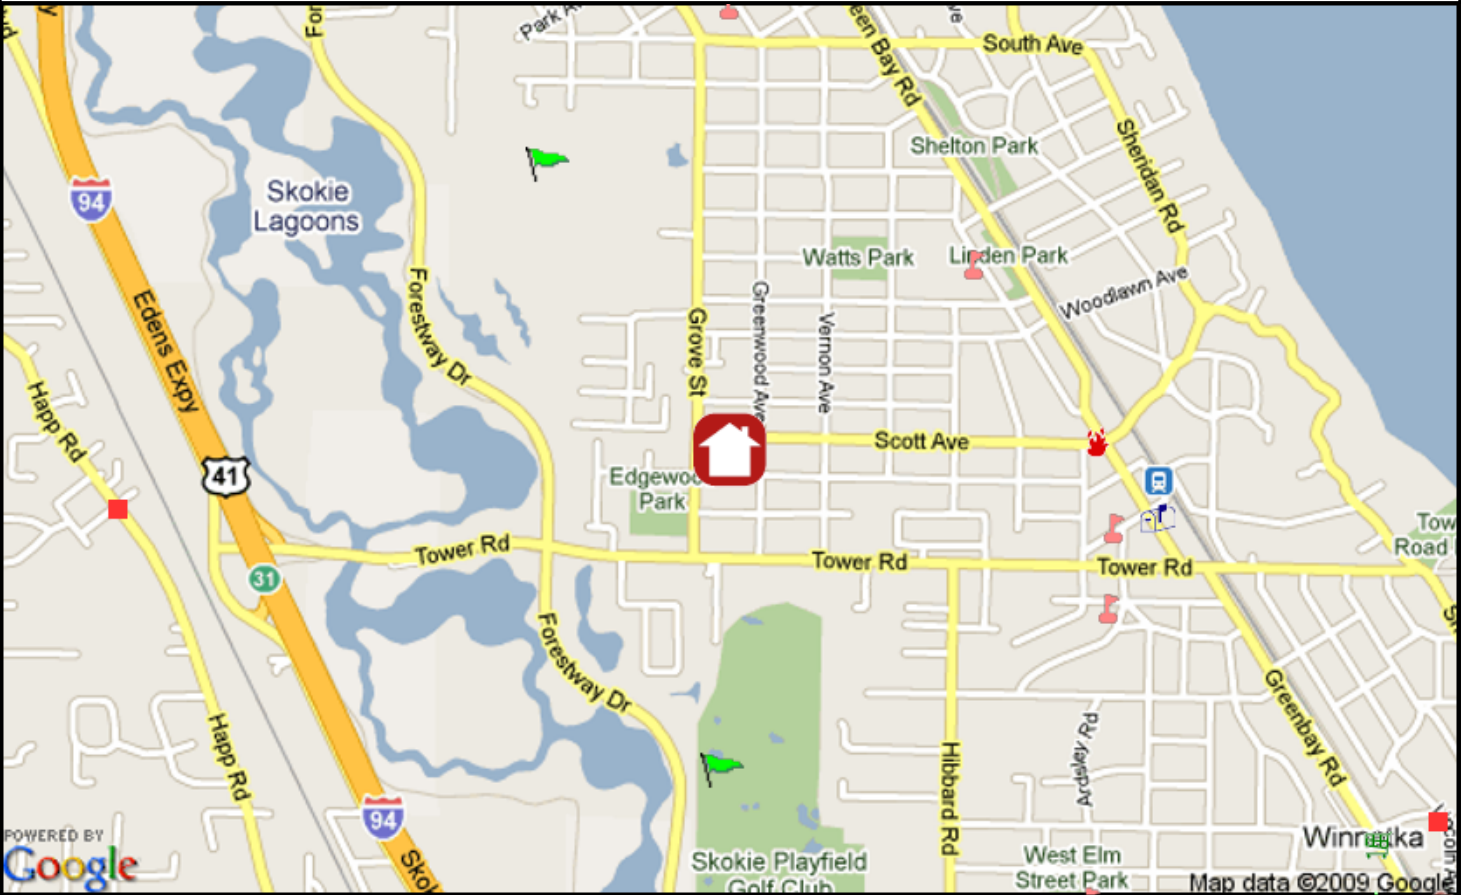

Home-Turf Report for 1492 Scott Avenue - Winnetka 60093

Prepared by: Shields & Baylor// 312-613-9802// 847-502-7471

© 2001-2009 Home-Turf Marketing Systems, L.L.C. // Visit www.hometurfonline.com or call (800) 689-1652

High School District:

NEW TRIER TOWNSHIP HIGH SCHOOL DIST. 203

Grade School District:

WINNETKA SCHOOL DIST. 36

Nearest Public High School(s) in District:

New Trier H S, 7 Happ Road, 2.1mi S
New Trier H S, 385 Winnetka Ave, 2.7mi SE

Nearest Private High Schools:

Arlyn Day, 3013 Illinois Rd, 2.4mi S
Loyola Acd., 1100 N Laramie Ave, 2.6mi S
Regina Dominican High, 701 Locust Rd, 3.1mi S

Nearest Public Elementary School(s) in District:

Hubbard Woods Elem., 1110 Chatfield Rd, 0.8mi SE
The Skokie, 520 Glendale, 1.1mi SE

Nearest Public Middle School(s) in District:

Carleton W Washburne, 515 Hibbard Rd, 1.0mi SE

Nearest Private Elementary Schools:

Sacred Heart, 1095 Gage St, 0.8mi E
North Shore Country Day, 310 Green Bay Rd, 2.1mi SE

Nearest Daycare Centers:

Winnetka Public Schl Nursery, 1155 Oak St, 1.2mi SE
Pied Piper Pre-Schl, 937 Happ Rd, 1.2mi W
Harkness House For Children, 630 Lincoln Ave, 1.5mi SE

Nearest Public Library:

Glencoe P.L., 320 Park Ave, 847-835-5056, 1.1mi N

Nearest Hospital:

Glenbrook Hospital, 2100 Pflingsten Rd, 4.0mi SW

Nearest Major Grocery Stores:

The Grand Food Center, 341 Hazel Ave, 1.0mi N
Dominick's, 1822 Willow Rd, 1.4mi SW
The Grand Food Center, 606 Green Bay Rd, 1.5mi SE

Nearest Movie Theaters:

AMC Northbrook 14, 1525 Lake Cook Rd, 3.2mi NW
Wilmette Theatre, 1122 Central Ave, 4.0mi SE

Nearest Health Clubs:

Body Works, 301 Happ Rd, 1.4mi S
Fitness Together, 546B Lincoln Ave, 1.6mi SE

Nearest Golf Course:

Winnetka GC, 0.6mi S

Nearest Starbucks:

347 Park Ave, 1.1mi N

Nearest CTA Station:

Linden, Purple Line, Evanston Express, 4.7mi SE

Nearest Metra Station:

Hubbard Woods, 0.8mi E

Nearest Fire Station:

0.7mi E

- Starbucks
- Health Club
- Golf Course
- Dog Park
- Day Care
- Major Grocery
- Library
- Hospital
- Post Office
- Theater
- Fire Station
- School
- CTA Station
- Metra Station
- City Park

Home-Turf Marketing Systems, L.L.C. and the users of Home-Turf assume no responsibility for any loss or impact resulting from the use of this information. No representations are made regarding the accuracy of the information provided. All data is subject to change and should be verified with local sources.