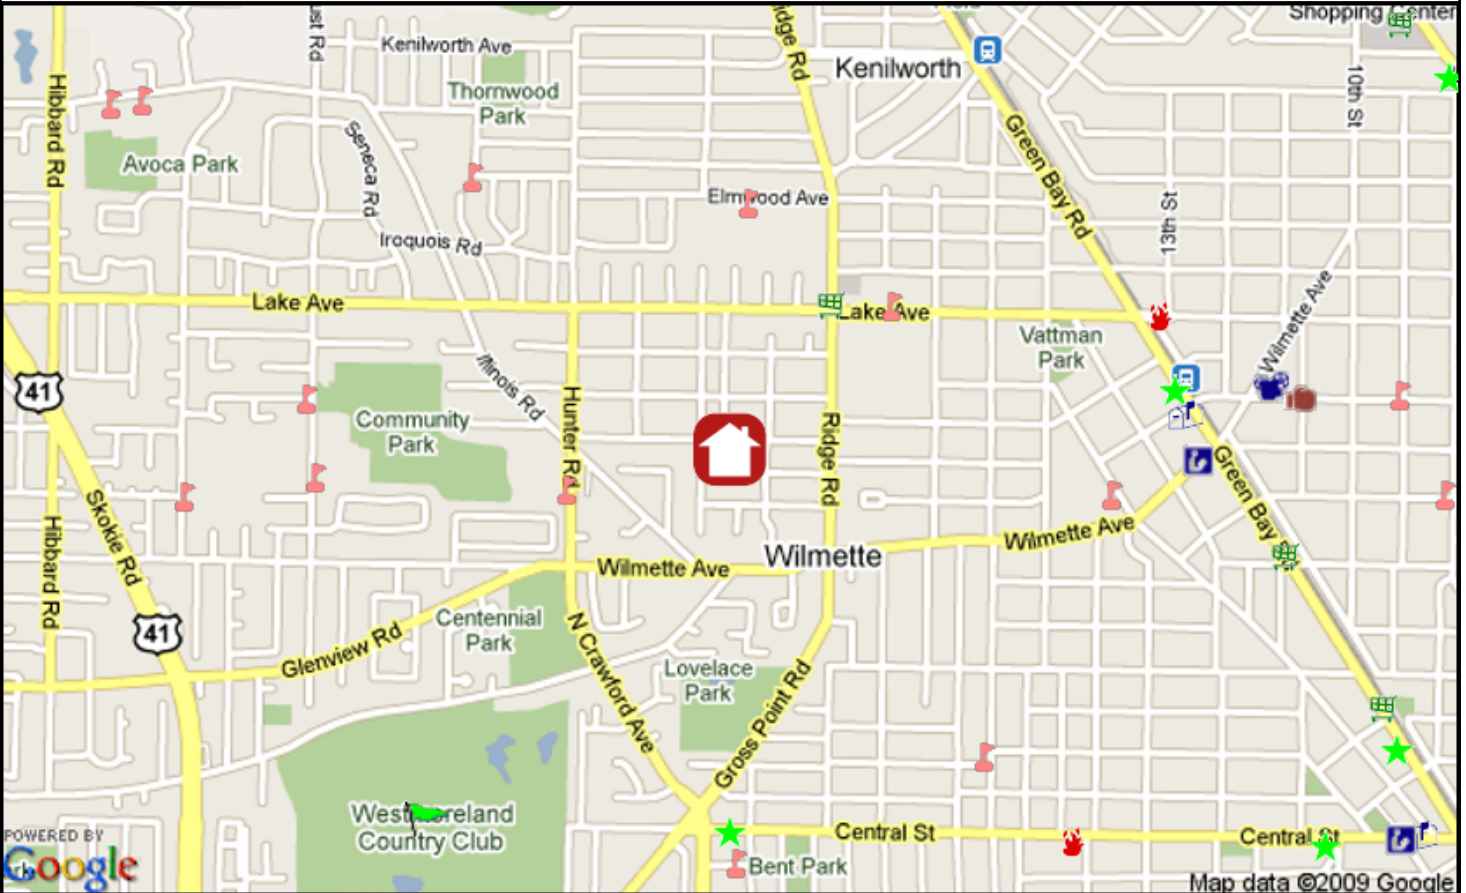

Home-Turf Report for 2025 Washington Avenue - Wilmette 60091

Prepared by: Shields & Baylor// 312-613-9802// 847-502-7471

© 2001-2009 Home-Turf Marketing Systems, L.L.C. // Visit www.hometurfonline.com or call (800) 689-1652

High School District:

NEW TRIER TOWNSHIP HIGH SCHOOL DIST. 203

Grade School District:

WILMETTE SCHOOL DIST. 39

Nearest Public High School(s) in District:

New Trier H S, 385 Winnetka Ave, 1.3mi N
New Trier H S, 7 Happ Road, 2.3mi NW

Nearest Private High Schools:

Regina Dominican High, 701 Locust Rd, 0.8mi W
Arlyn Day, 3013 Illinois Rd, 1.4mi NW
Loyola Acd., 1100 N Laramie Ave, 1.8mi W

Nearest Public Elementary School(s) in District:

Highcrest Middle, 569 Hunter Rd, 0.3mi W
Harper Elem., 1101 Dartmouth St, 0.7mi NW

Nearest Public Middle School(s) in District:

Wilmette Junior High, 620 Locust Rd, 0.8mi W

Nearest Private Elementary Schools:

St Joseph, 1740 Lake Ave, 0.4mi NE
Ronald Knox Montessori, 2031 Elmwood Ave, 0.5mi N

Nearest Daycare Centers:

Wee Care Children's, 1050 Skokie Blvd, 1.5mi W
Evanston Daycare, 1835 Grant St, 1.9mi SE
Cradles, Cribs, & Crayons, 9000 Kildare Ave, 2.2mi S

Nearest Public Library:

Wilmette P.L.D., 1242 Wilmette Ave, 847-256-5025, 0.9mi E

Nearest Hospital:

Rush North Shore Skokie Hospital, 9600 Gross Point Rd, 1.4mi SW

Nearest Major Grocery Stores:

Treasure Island, 911 Ridge Rd, 0.3mi NE
Jewel, 411 Green Bay Rd, 1.1mi E
Dominick's, 2748 Green Bay Rd, 1.4mi E

Nearest Movie Theaters:

Wilmette Theatre, 1122 Central Ave, 1.1mi E
AMC Loews Gardens 1/6, 175 Old Orchard Shopping Ctr, 1.5mi SW

Nearest Health Clubs:

Curves, 1100 Central Ave, 1.1mi E
Central Wellness Centre, 1720 Central St, 1.7mi SE

Nearest Golf Course:

Westmoreland Country Club, 2601 Old Glenview Rd, 0.9mi SW

Nearest Starbucks:

3330 Central St, 0.7mi S

Nearest CTA Station:

Linden, Purple Line, Evanston Express, 1.8mi E

Nearest Metra Station: Wilmette, 0.9mi E

Nearest Fire Station: 0.9mi E

- Starbucks
- Health Club
- Golf Course
- Dog Park
- Day Care
- Major Grocery
- Library
- Hospital
- Post Office
- Theater
- Fire Station
- School
- CTA Station
- Metra Station
- City Park

Home-Turf Marketing Systems, L.L.C. and the users of Home-Turf assume no responsibility for any loss or impact resulting from the use of this information. No representations are made regarding the accuracy of the information provided. All data is subject to change and should be verified with local sources.