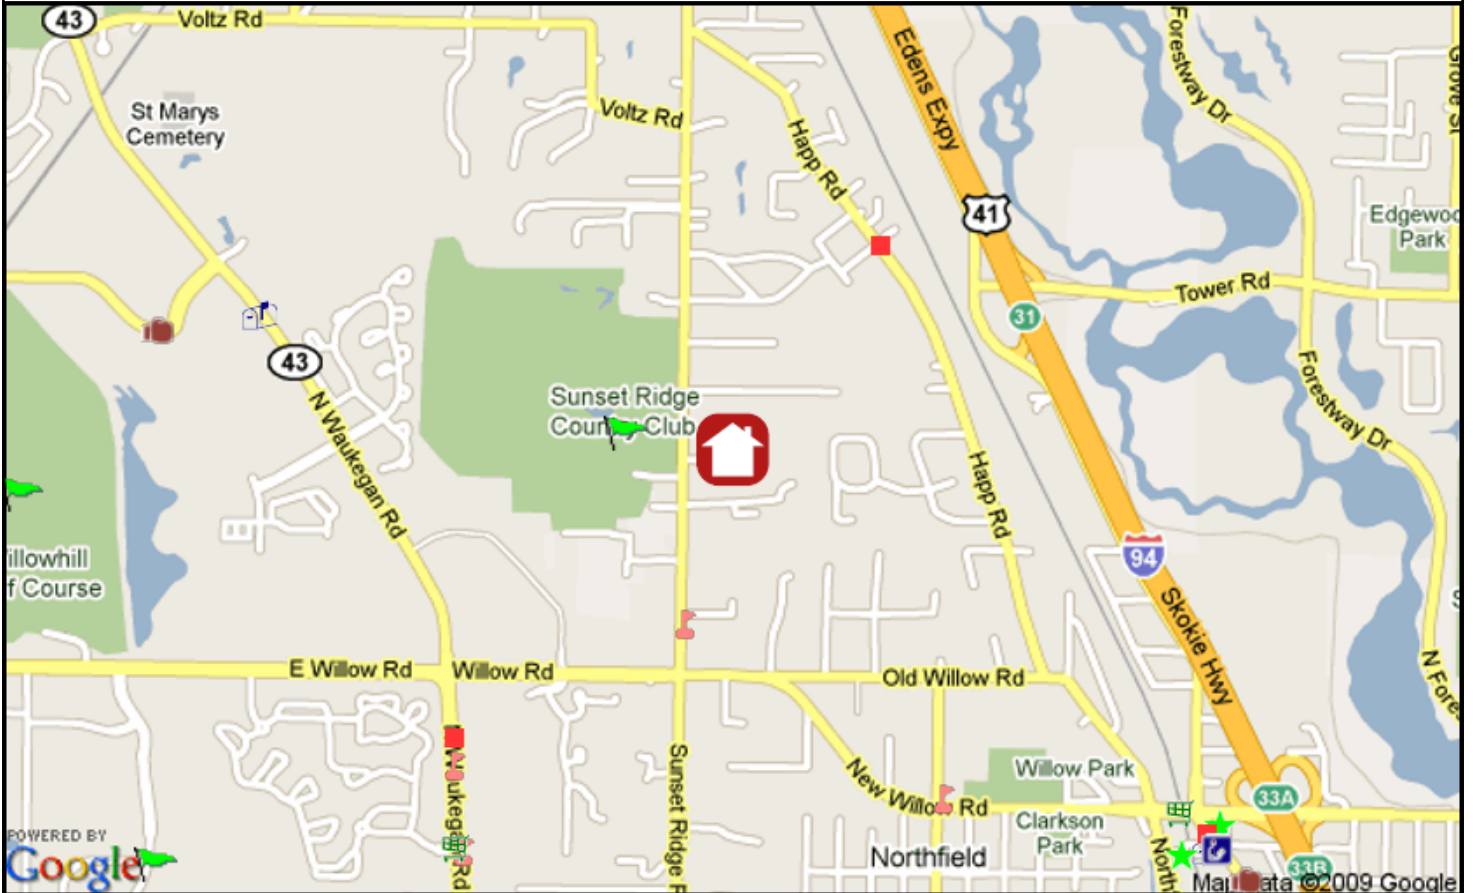

Home-Turf Report for 305 Shadowood Lane - Northfield 60093

Prepared by: Shields & Baylor// 312-613-9802// 847-502-7471

© 2001-2009 Home-Turf Marketing Systems, L.L.C. // Visit www.hometurfonline.com or call (800) 689-1652

High School District:

NEW TRIER TOWNSHIP HIGH SCHOOL DIST. 203

Grade School District:

SUNSET RIDGE SCHOOL DIST. 29

Nearest Public High School(s) in District:

New Trier H S, 7 Happ Road, 1.9mi SE
New Trier H S, 385 Winnetka Ave, 3.8mi E

Nearest Private High Schools:

Loyola Acd., 1100 N Laramie Ave, 2.5mi SE
Arlyn Day, 3013 Illinois Rd, 2.7mi SE
Regina Dominican High, 701 Locust Rd, 3.4mi SE

Nearest Public Elementary School(s) in District:

Sunset Ridge Elem., 525 Sunset Ridge Rd, 0.3mi S
Middlefork Primary, 405 Wagner Rd, 0.8mi SE

Nearest Public Middle School(s) in District:

Nearest Private Elementary Schools:

Christian Heritage Academy, 315 Waukegan Rd, 0.8mi SW
Glenview Montessori, 315 Waukegan Rd, 0.9mi SW

Nearest Daycare Centers:

Pied Piper Pre-Schl, 937 Happ Rd, 0.5mi NE
Children's Discovery, 211 Waukegan Rd, 1.0mi SW
Knowledge Beginnings, 2401 Compass Rd, 1.7mi SW

Nearest Public Library:

Northfield Branch, 1785 Orchard Ln, 708-446-5990, 1.2mi SE

Nearest Hospital:

Glenbrook Hospital, 2100 Pfginsten Rd, 2.7mi SW

Nearest Major Grocery Stores:

Jewel, 2502 Waukegan Rd, 0.9mi SW
Dominick's, 1822 Willow Rd, 1.1mi SE
The Grand Food Center, 341 Hazel Ave, 2.2mi NE

Nearest Movie Theaters:

Crown Glen 10, 1850 Tower Rd, 2.7mi SW
Kerasotes Glen 10, 1850 Tower Rd, 2.7mi SW

Nearest Health Clubs:

Five Seasons Sports Club, 1300 Techny Road, 1.1mi W
Body Works, 301 Happ Rd, 1.3mi SE

Nearest Golf Course:

Sunset Ridge CC, 0.2mi W

Nearest Starbucks:

1799 Willow Rd, 1.2mi SE

Nearest CTA Station:

Skokie, Yellow Line, 5.4mi S

Nearest Metra Station: N Glenview, 1.8mi SW

Nearest Fire Station: 1.5mi SE

- Starbucks
- Health Club
- Golf Course
- Dog Park
- Day Care
- Major Grocery
- Library
- Hospital
- Post Office
- Theater
- Fire Station
- School
- CTA Station
- Metra Station
- City Park

Home-Turf Marketing Systems, L.L.C. and the users of Home-Turf assume no responsibility for any loss or impact resulting from the use of this information. No representations are made regarding the accuracy of the information provided. All data is subject to change and should be verified with local sources.